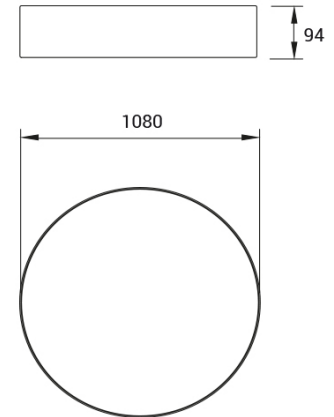

## BEN MAXI IP40 PG

Frosted Acryl-Satiné impact resistant.

CODE		FLUX	SIZE	CERTIFICATIONS
10PG185K3EM	185W 3000K	22711lm	Ø 1080mm	  