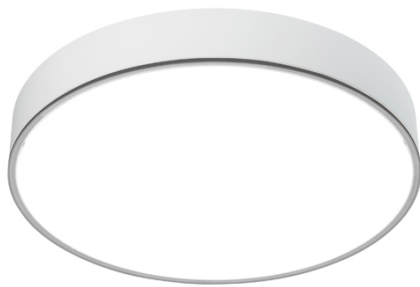

## BEN MAXI IP40 PG

Frosted Acryl-Satiné impact resistant.

CODE		FLUX	SIZE	CERTIFICATIONS
10PG185K3EM	185W 3000K	22711lm	Ø 1080mm	  

### Optics

PG diffuser with frosted Acryl-Satiné and impact resistant diffuser UGR<22.

### Body

Spun aluminum with epoxy powder coating.