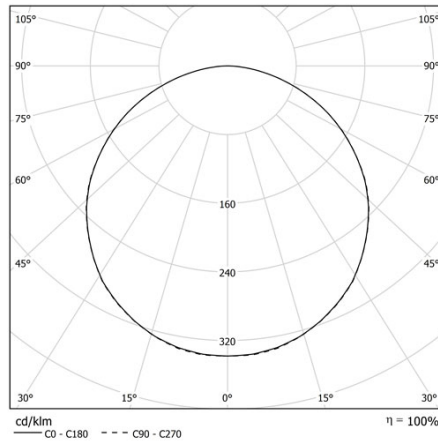

## BEN MAXI IP40 PG

Frosted Acryl-Satiné impact resistant.

CODE		FLUX	SIZE	CERTIFICATIONS
10PG185K3EM	185W 3000K	22711lm	Ø 1080mm	  